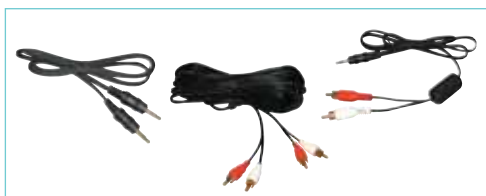

connectors

Accessory pack
PE AUDIOKIT

batteries

transmitter accessories